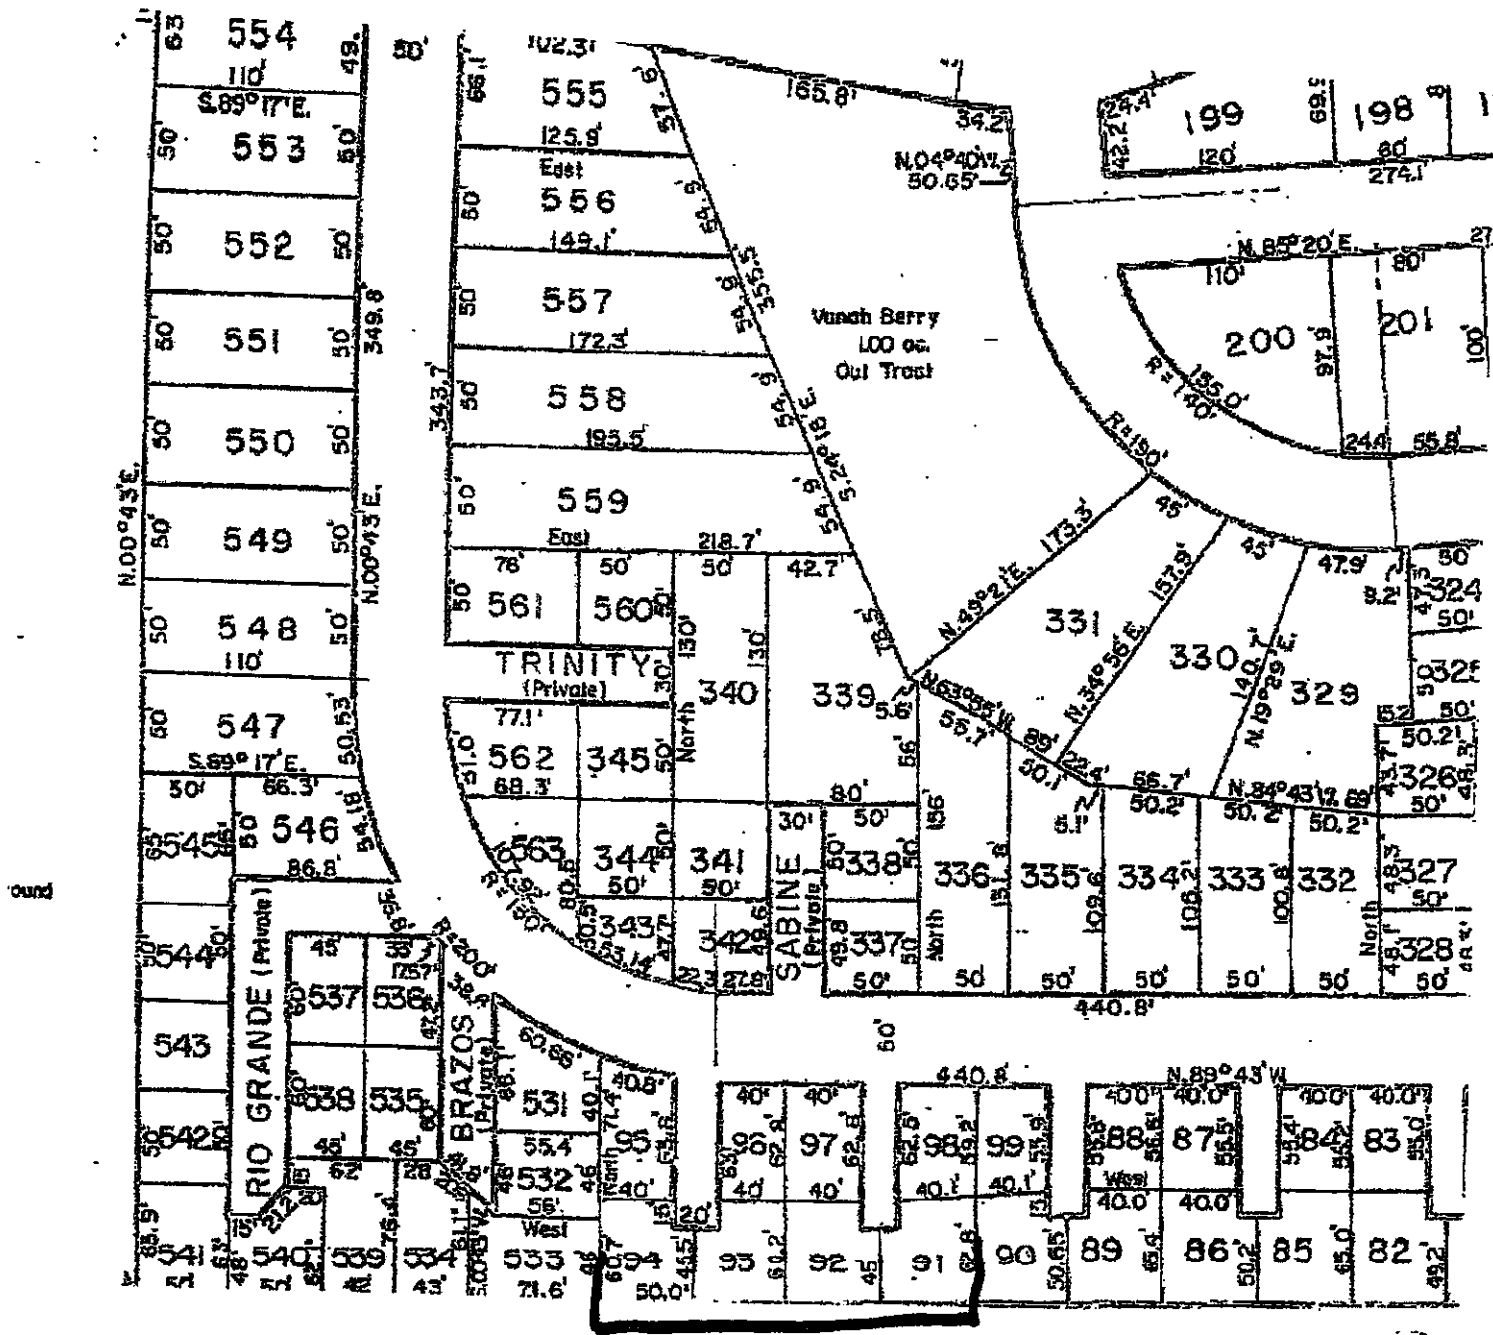

THIS MAP IS NOT TO BE USED FOR ANY PURPOSE OTHER THAN THAT SPECIFIED IN THE TITLE HEREON.

4TH
REVISED
PLAT OF BLOCK 1
0.24 SQUARES
A SUBDIVISION OF MONTAGUE COUNTY, TEXAS
12
BLOCK 26, HANFORD COUNTY SCHOOLS, LAND SURVEY

1911

Revision #3 ~~XXXXXX~~

94 93 92 91
 Amended to reflect
 these lot numbers for
 the lots directly above
 these numbers on
 March 23, 2026.

Revision #4

Enlarged section of:
 4th Revised Plat of Block 1 Oak Shores, A Subdivision of
 Montague County, Texas in Block 36, Kaufman County School
 Land Survey, Dated September 1973, in Cabinet B, Page 232.